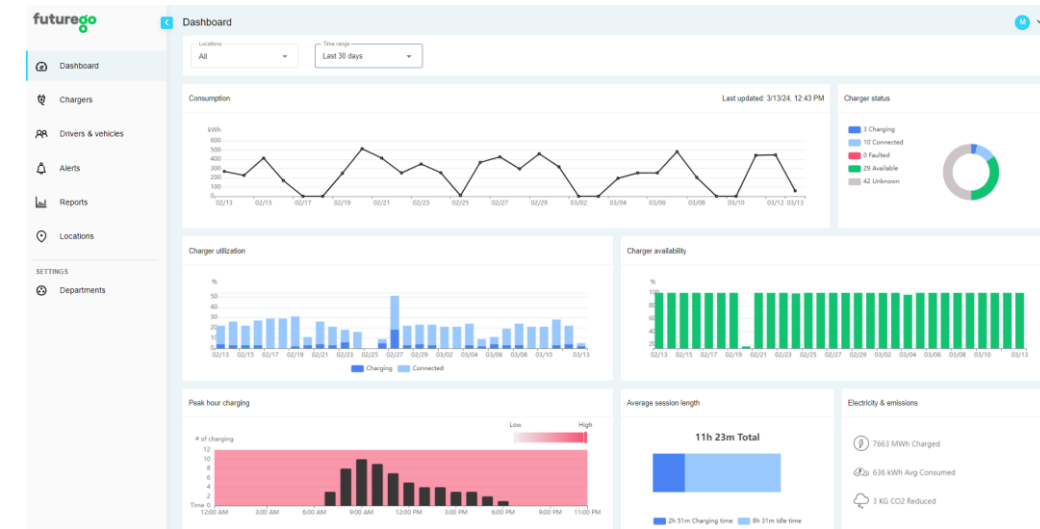

Datové sestavy pro ERP systémy